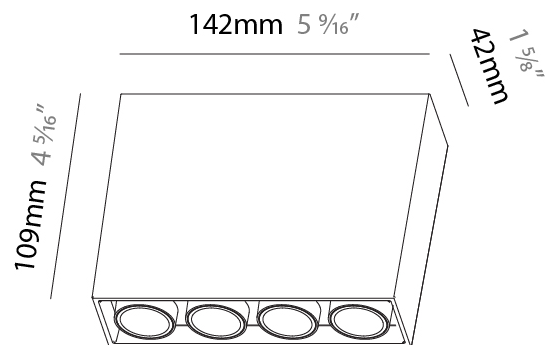

GENERAL

Series: Magiq
Subseries: Magiq 4 Cell Korona
Brand: Prolicht
Division: Architectural
Mounting Type: Surface
Mounting Location: Ceiling
Subcategory: Flush Mount

PHYSICAL

Shape: Rectangle
Length (mm): 142
Length (in): 5 ⁹/₁₆
Width (mm): 42
Width (in): 1 ⁵/₈
Height (mm): 109
Height (in): 4 ⁵/₁₆
Light Distribution: Direct
Weight (kg): 0.65
Fixture Finish: SSR / BKV / CWI / CRY / HAB / UFT / ITA / RUA / FTG / MYG / LOD / PUS / FRO / FUP / KIA / POP / BLS / SPG / MEY / GOH / GUM / CHC / COM / ABZ / JAG / OBR / MOS / ROR
Holder Finish: WHI / BLK
Accent Finish: SSR / BKV / CWI / CRY / HAB / LAG / UFT / ITA / RUA / RUR / MIC / FTG / MYG / TWT / LOD / PUS / FRO / FUP / KIA / POP / BLS / SPG / MEY / GOH / GUM / CHC / COM / ABZ / JAG
Fixture Material: Aluminum Die Cast

ELECTRICAL

Lamp Type: LED (Zhaga Standard)
Input Wattage (W): 13
Total Output Wattage (W): 11.8
Dimming: Tri-Mode (Non-Dimming and Phase Dimming (120Vac only) and 0-10V Dimming)
Driver Included: Yes
Driver Location: Integrated
Driver Type: Constant Current - Universal
Driver Class: Class 1
Input Voltage (V): 120 - 277
Constant Current (MA): 1050mA

LED

Number of LEDs: 4
Color Temperature (°K): 2700 / 3000 / 3500 / 4000
Max. Delivered Lumen (lm): 781 / 843 / 860 / 878
Nominal Lumen (lm): 880 / 950 / 970 / 990
CRI: >90 CRI
Efficiency (%): 80
Lamp Life (hrs): 50000

OPTICAL

Reflector°: 8 / 14 / 34
Adjustability: Fixed

RATINGS AND CERTIFICATIONS

Certified By: Certified for North American Standards
IP rating: IP20