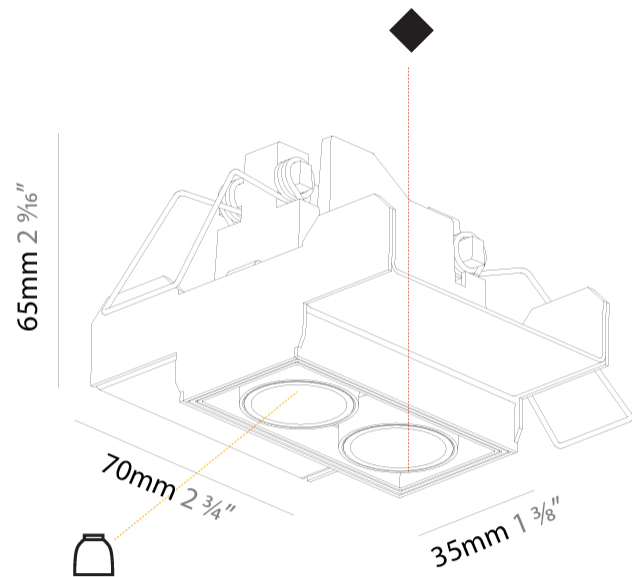

Holder Finish: WHI / BLK
Fixture Material: Aluminum Die Cast
Cut-out Measurements: 82mm / 3 1/4" x 42mm / 1 5/8"
Upon Request: Unique Ceiling Thickness

ELECTRICAL

Lamp Type: LED (Zhaga Standard)
Input Wattage (W): 7.7
Total Output Wattage (W): 6.6
Dimming: Tri-Mode (Non-Dimming and Phase Dimming (120Vac only) and 0-10V Dimming)
Driver Included: No
Driver Location: Remote
Driver Type: Constant Current - Universal
Driver Class: Class 2
Input Voltage (V): 120 - 277
Constant Current (MA): 1050

LED

Number of LEDs: 2
Color Temperature (°K): 2700 / 3000 / 3500 / 4000
Max. Delivered Lumen (lm): 319 / 348 / 356 / 363
Nominal Lumen (lm): 440 / 480 / 490 / 500
CRI: >90 CRI
Lamp Life (hrs): 50000
Upon Request: Special Color Temperature

OPTICAL

Reflector: 8 / 18 / 34
Upon Request: Special Beam Angles

RATINGS AND CERTIFICATIONS

Certified By: CSA Certified to UL and CSA Standards
Zaneen Group Inc. © 2024, 11800 388-3382, F-416-247-9319, www.zaneen.com

Patented. For international specifications by adding 'INT' at the end of the existing Model #. For assistance on 'custom' specifications, contact zteam@zaneen.com. In a constant effort to supply the best product, we reserve the right to change specifications or materials without notice. The most recent specification sheets are found at zaneen.com