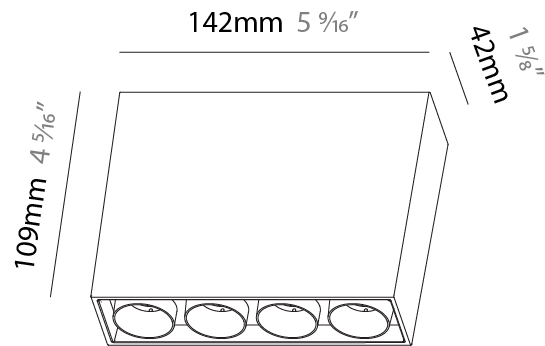

GENERAL

Series: Magiq
Subseries: Magiq 4 Cell
Brand: Prolicht
Division: Architectural
Mounting Type: Surface
Mounting Location: Ceiling
Subcategory: Flush Mount

PHYSICAL

Shape: Rectangle
Length (mm): 142
Length (in): 5 ⁹/₁₆
Width (mm): 42
Width (in): 1 ⁵/₈
Height (mm): 109
Height (in): 4 ⁵/₁₆
Light Distribution: Direct
Weight (kg): 0.65
Fixture Finish: SSR / BKV / CWI / CRY / HAB / UFT / ITA / RUA / FTG / MYG / LOD / PUS / FRO / FUP / KIA / POP / BLS / SPG / MEY / GOH / GUM / CHC / COM / ABZ / JAG / OBR / MOS / ROR
Holder Finish: WHI / BLK
Fixture Material: Aluminum Die Cast

ELECTRICAL

Lamp Type: LED (Zhaga Standard)
Input Wattage (W): 13
Total Output Wattage (W): 11.8
Dimming: Tri-Mode (Non-Dimming and Phase Dimming (120Vac only) and 0-10V Dimming)
Driver Included: Yes
Driver Location: Integrated
Driver Type: Constant Current - Universal
Driver Class: Class 1
Input Voltage (V): 120 - 277
Constant Current (MA): 1050mA

LED

Number of LEDs: 4
Color Temperature (°K): 2700 / 3000 / 3500 / 4000
Max. Delivered Lumen (lm): 781 / 843 / 860 / 878
Nominal Lumen (lm): 880 / 950 / 970 / 990
CRI: >90 CRI
Efficiency (%): 80
Lamp Life (hrs): 50000

OPTICAL

Reflector: 8 / 14 / 34
Adjustability: Fixed

RATINGS AND CERTIFICATIONS

Certified By: Certified for North American Standards
IP rating: IP20